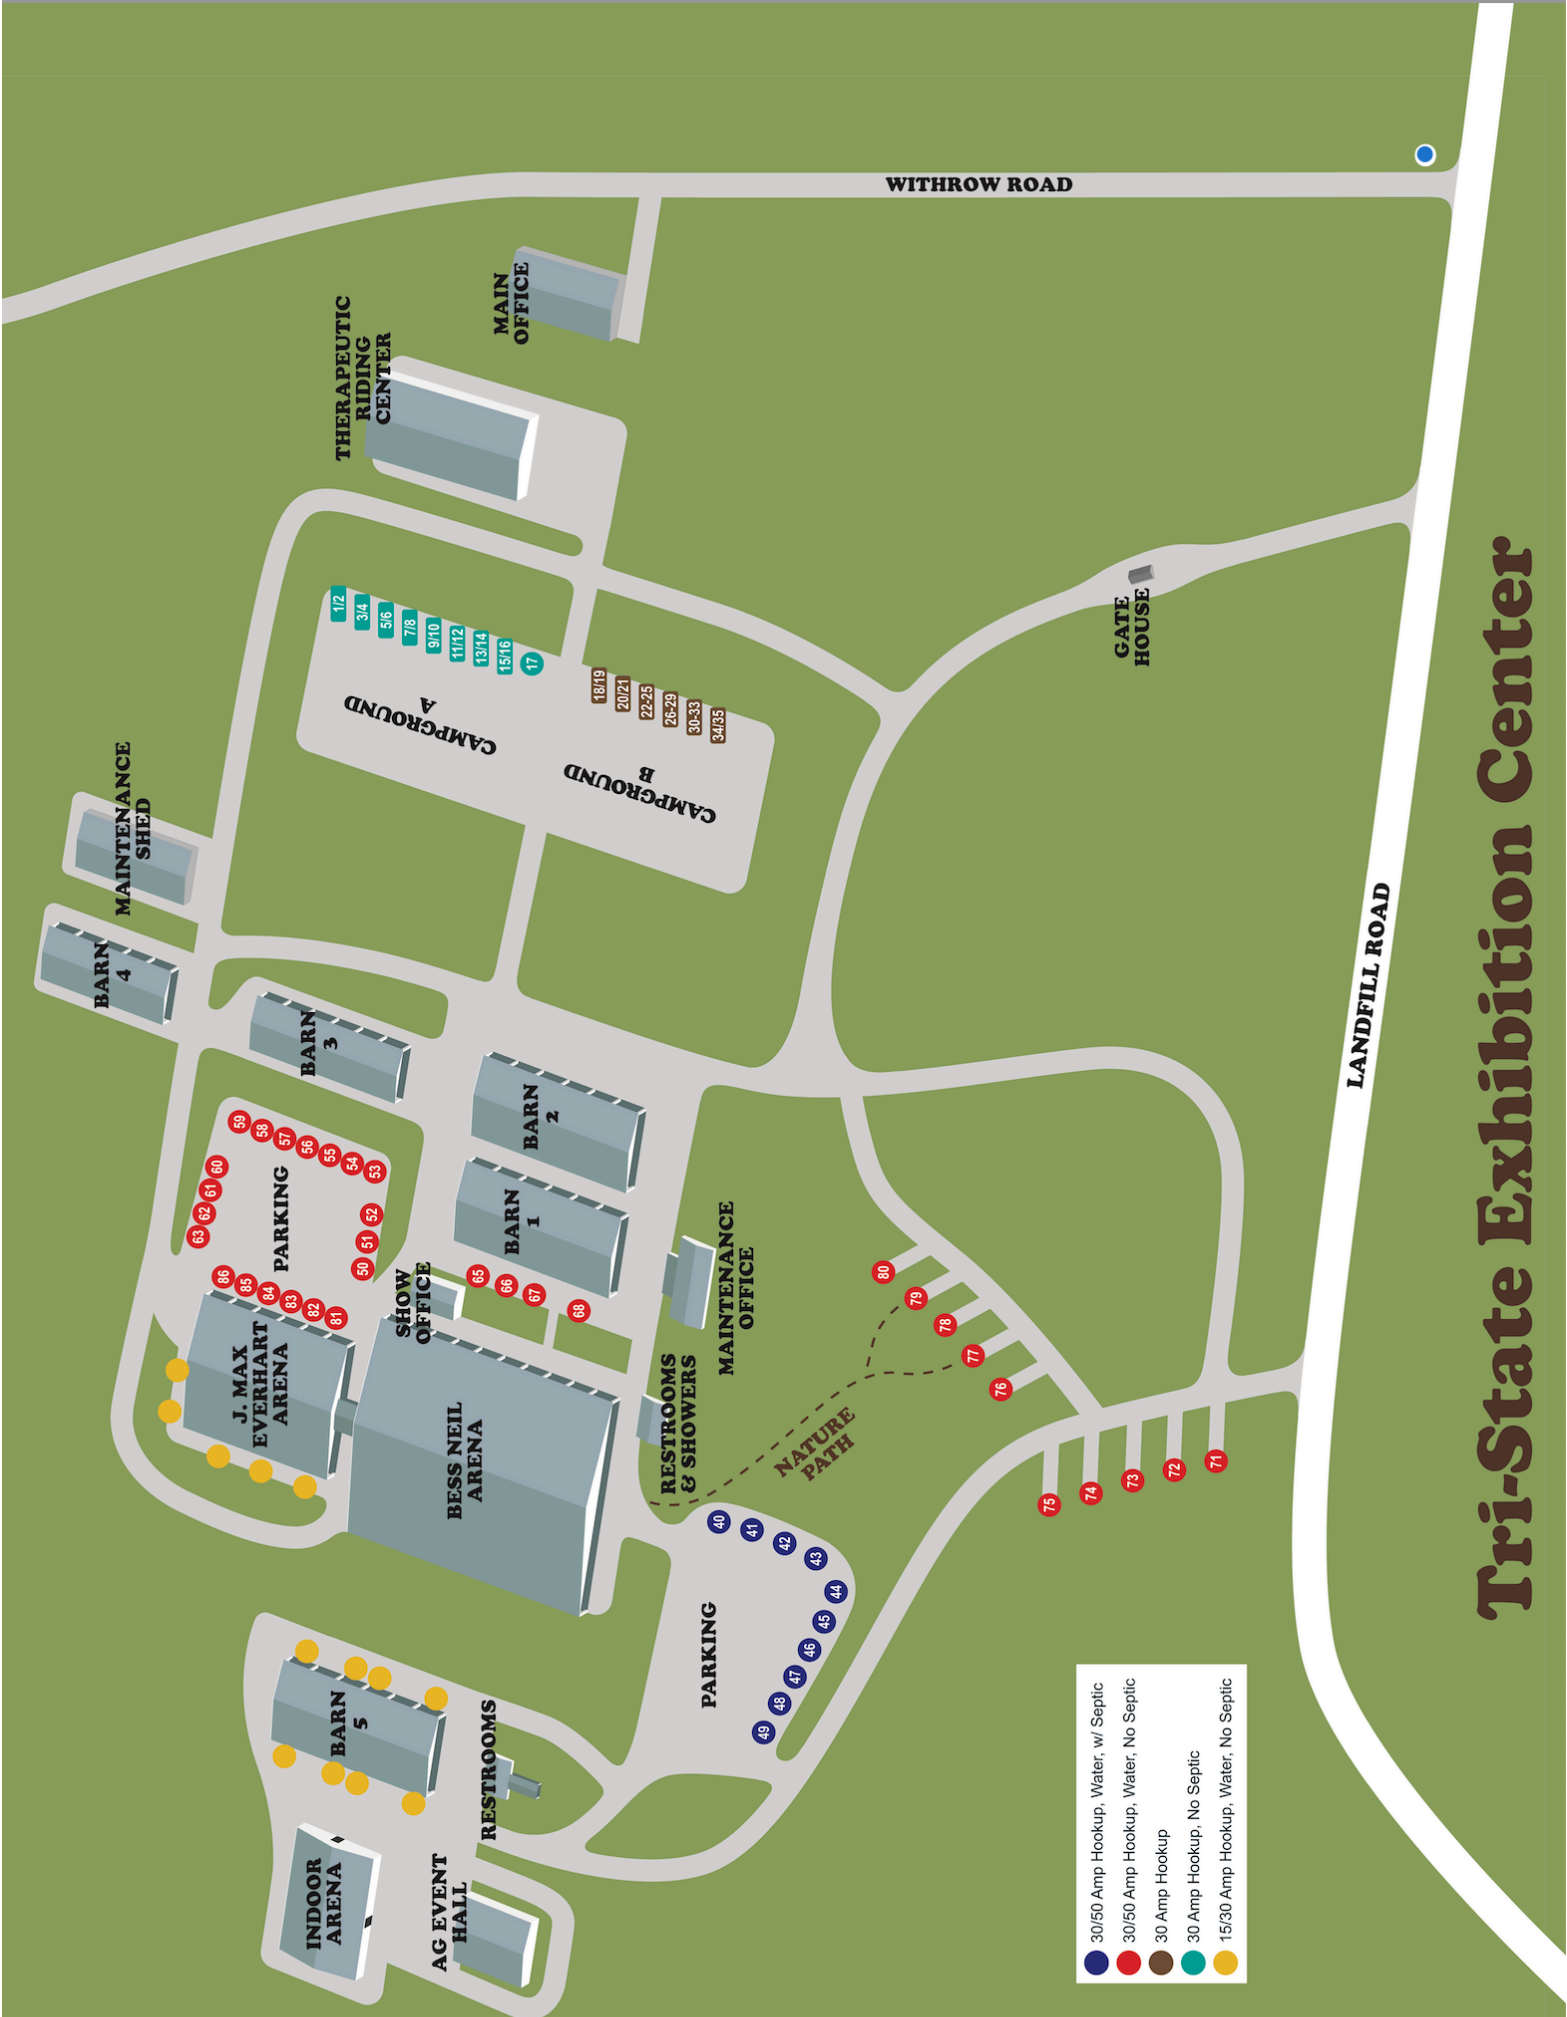

Tri-State Exhibition Center

WITHROW ROAD

LANDFILL ROAD

- 30/50 Amp Hookup, Water, w/ Septic
- 30/50 Amp Hookup, Water, No Septic
- 30 Amp Hookup
- 30 Amp Hookup, No Septic
- 15/30 Amp Hookup, Water, No Septic

RESTROOMS

AG EVENT HALL

INDOOR ARENA

BARN 5

BESS NEIL ARENA

SHOW OFFICE

J. MAX EVERHART ARENA

PARKING

BARN 1

BARN 2

BARN 3

BARN 4

MAINTENANCE SHED

CAMPGROUND A

CAMPGROUND B

RESTROOMS & SHOWERS

88

89

90

91

92

93

94

95